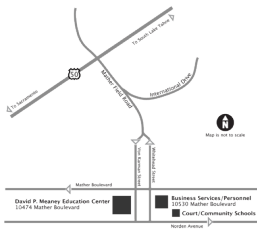

Driving Directions

- **From Highway 50 eastbound:**
  Take the Mather Field exit and turn right (south) onto Mather Field Road. Pass Rockingham Drive, get into the far right lane, and bear right at the "Y." Mather Field Road becomes a one-way street (Von Karman). At the first stop sign, turn right on Mather Boulevard (a one-way street going west). The David P. Meaney Education Center is the first building on the left.
- **From Highway 50 westbound:**
  Take the Mather Field exit and turn left (south) onto Mather Field Road. Pass Rockingham Drive, get into the far right lane, and bear right at the "Y." Mather Field Road becomes a one-way street (Von Karman). At the first stop sign, turn right on Mather Boulevard (a one-way street going west). The David P. Meaney Education Center is the first building on the left.
- **Return to Highway 50 from main parking lot:**
  Turn left onto Norden Avenue (a one-way street going east). After two blocks, turn left onto Whitehead Street (a one-way street going north) and stay in the left lane. Whitehead Street comes to a "T" at the second traffic signal. Turn left onto Mather Field Road and proceed to Highway 50.