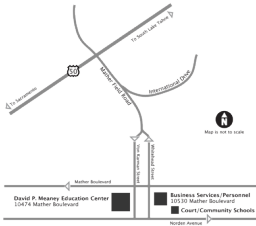

Driving Directions

- **From Highway 50 eastbound:**
  Take the Mather Field exit and turn right (south) onto Mather Field Road. Pass Rockingham Drive, get into the far right lane, and bear right at the "Y." Mather Field Road becomes a one-way street (Von Karman). At the first stop sign, turn right on Mather Boulevard (a one-way street going west). The David P. Meany Education Center is the first building on the left.
- **From Highway 50 westbound:**
  Take the Mather Field exit and turn left (south) onto Mather Field Road. Pass Rockingham Drive, get into the far right lane, and bear right at the "Y." Mather Field Road becomes a one-way street (Von Karman). At the first stop sign, turn right on Mather Boulevard (a one-way street going west). The David P. Meany Education Center is the first building on the left.
- **Return to Highway 50 from main parking lot:**
  Turn left onto Norden Avenue (a one-way street going east). After two blocks, turn left onto Whitehead Street (a one-way street going north) and stay in the left lane. Whitehead Street comes to a "T" at the second traffic signal. Turn left onto Mather Field Road and proceed to Highway 50.