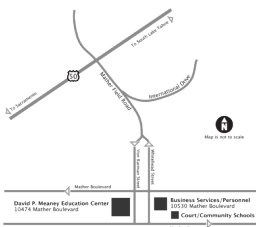

Driving Directions

- **From Highway 50 eastbound:**
  Take the Mather Field exit and turn right (south) onto Mather Field Road. Pass Rockingham Drive, get into the far right lane, and bear right at the "Y." Mather Field Road becomes a one-way street (Von Karman). At the first stop sign, turn right on Mather Boulevard (a one-way street going west). The David P. Meaney Education Center is the first building on the left.
- **From Highway 50 westbound:**
  Take the Mather Field exit and turn left (south) onto Mather Field Road. Pass Rockingham Drive, get into the far right lane, and bear right at the "Y." Mather Field Road becomes a one-way street (Von Karman). At the first stop sign, turn right on Mather Boulevard (a one-way street going west). The David P. Meaney Education Center is the first building on the left.
- **Return to Highway 50 from main parking lot:**
  Turn left onto Norden Avenue (a one-way street going east). After two blocks, turn left onto Whitehead Street (a one-way street going north) and stay in the left lane. Whitehead Street comes to a "T" at the second traffic signal. Turn left onto Mather Field Road and proceed to Highway 50.