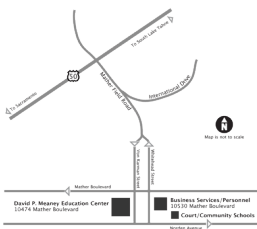

Driving Directions

- **From Highway 50 eastbound:**
  Take the Mather Field exit and turn right (south) onto Mather Field Road. Pass Rockingham Drive, get into the far right lane, and bear right at the "Y." Mather Field Road becomes a one-way street (Von Karman). At the first stop sign, turn right on Mather Boulevard (a one-way street going west). The David P. Meaney Education Center is the first building on the left.
- **From Highway 50 westbound:**
  Take the Mather Field exit and turn left (south) onto Mather Field Road. Pass Rockingham Drive, get into the far right lane, and bear right at the "Y." Mather Field Road becomes a one-way street (Von Karman). At the first stop sign, turn right on Mather Boulevard (a one-way street going west). The David P. Meaney Education Center is the first building on the left.
- **Return to Highway 50 from main parking lot:**
  Turn left onto Norden Avenue (a one-way street going east). After two blocks, turn left onto Whitehead Street (a one-way street going north) and stay in the left lane. Whitehead Street comes to a "T" at the second traffic signal. Turn left onto Mather Field Road and proceed to Highway 50.